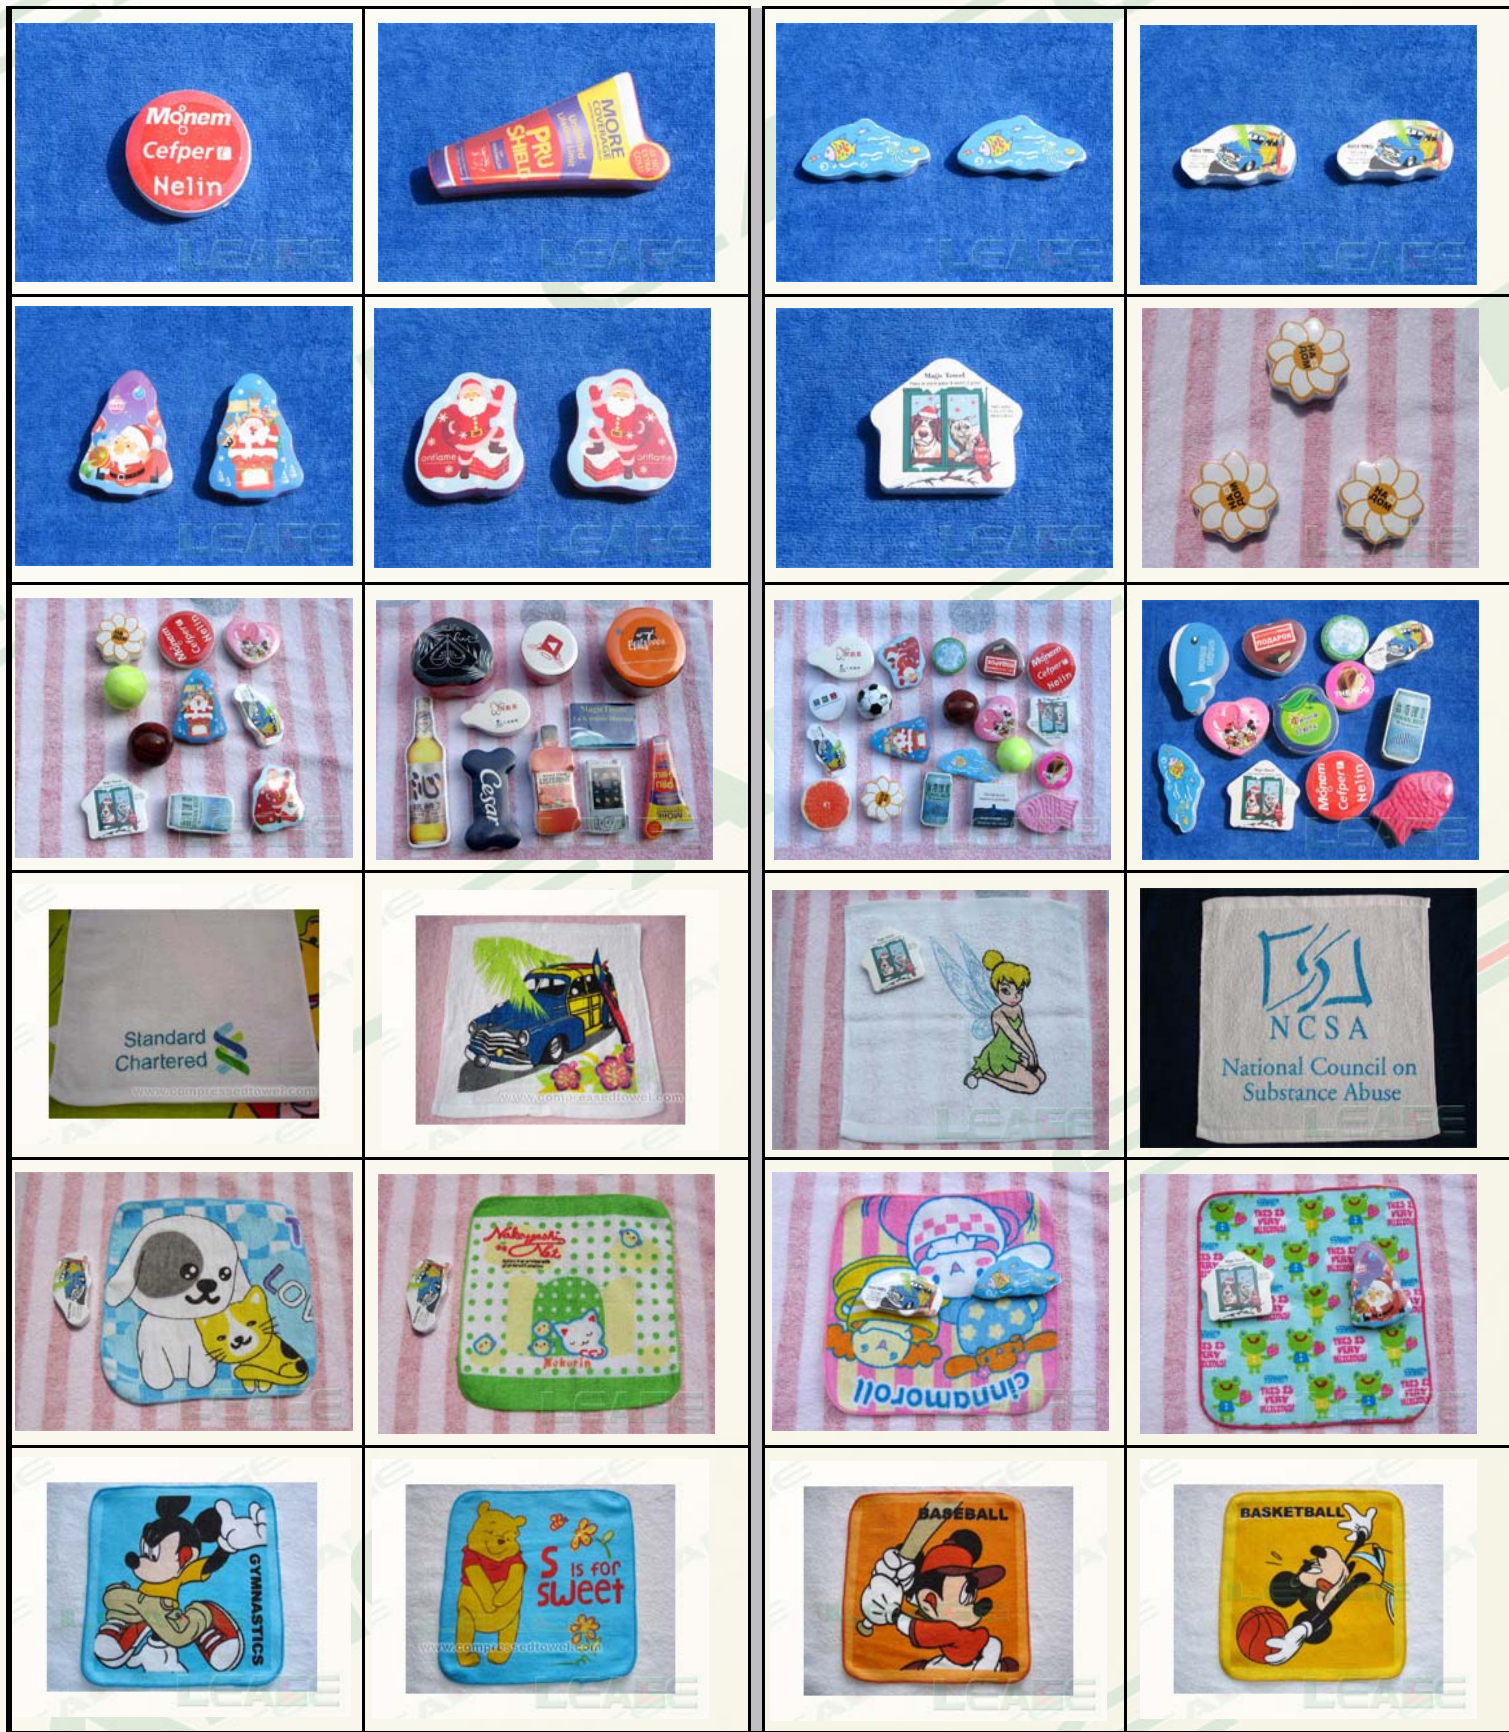

Note:

- Material: 100% cotton, cut velvet or terry; the first quality towel
- Shape: all kinds of different shapes including round and heart or other shape with appointed logo and pattern
- Acceptable Appoint: weight, size, color, packaging, logo or pattern, shape, ect.

The more information: <http://www.compressedtowel.com/Magic-Advertising-tissue/Compressed-Advertising-towel-1.asp>

LEAGE (Shanghai) NONWOVEN PRODUCTS CO., LTD.

magic towel, compressed towels, beach towel, bath towel, adverting towel, hotel retail towel, hotel customize towel, compressed t-shirt, polo t-shirt, coin tissue, face mask, facial mask etc.....